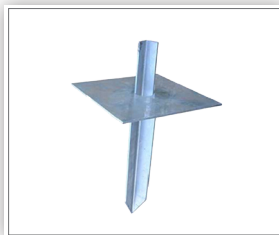

**15' Mobile Pop-Up**

- 5' sections
- Guy rings not included

**Product Features**

- High strength galvanized steel tubing
- Precision flared & swaged for smooth fit
- 16 gauge top section, balance 18 gauge
- Snap lock for easy installation
- Chafe resistant floating guy rings
- Various bases available

**BP-125**  
Pop-up base plate

**2178**  
Saddle roof mount for  
20A and 30A

**2180**  
Angle base for up to  
1 3/4" mast

**2175**  
Swivel base for pop-up  
masts 20A and 30A

**GC-125**  
1 1/4" (3.18cm) guy collar  
**GC-150**  
1 1/2" (3.81cm) guy collar

**GR-125**  
1 1/4" (3.18 cm) guy ring  
with rounded edges  
**GR-150**  
1 1/2" (3.81 cm) guy ring  
with rounded edges

Rotating guy ring allows  
for guying in universal  
directions with 6 holes

Wade Antenna's ongoing policy of continuing development may result in specification changes to its products.