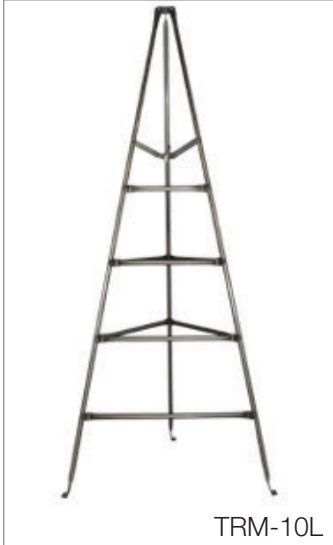

## Tripod Roof Mounts

TRM-10L

TRM-5N

TRM-3PN

TR2-5

## FEATURES

- Quick and easy on-site installation
- Made with 1¼" (3.2 cm) galvanized welded steel tubing
- Corrosion preventing interior/exterior galvanized steel coating
- Heavy-duty construction
- Accept up to 1¼ (4.4 cm) mast
- Swing away mast support
- TRM-3PN boxed for easy storage
- Roof sealing Lag Screws available
- TRM-3 & 5 wind load test results available

## SPECIFICATIONS

MODEL	SHIPPING DIMS in (mm)	WEIGHT lbs (kg)	COLLAR HEIGHT feet (mm)	LEG DISTANCE in (mm)	MAST OD in (mm)
TRM-3PN	60 x 7 x 6 (915 x 178 x 153)	8 (3.6)	3 (915)	32 (813)	1¾ (44)
TRM-5N	60 x 7 x 6 (1524 x 178 x 153)	13 (5.9)	5 (1524)	44 (1118)	1¾ (44)
TRM-10L	120 x 12 x 11 (3048 x 178 x 153)	50 (22.7)	10 (3048)	78 (1918)	1¾ (44)
TR2-5 BIPOD	60 x 7 x 6 (1524 x 178 x 153)	7 (3.2)	N/A	N/A	1¼/18ga/60 incl.